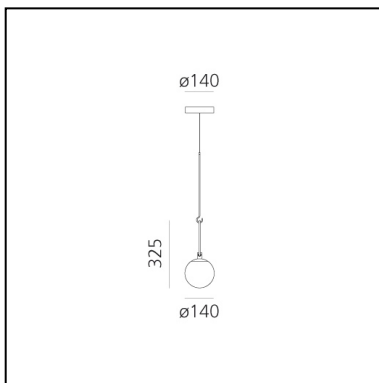

nh 14 Suspension

Neri&Hu

IP20    Dimmerable: 

LUMINAIRE

- Watt: **5W**
- Voltage: **220-240V**
- Delivered lumens output: **257lm**
- CCT: **3000K**
- Efficiency: **80%**
- Efficacy: **64.31lm/W**

DESCRIPTION

PRODUCT CODE: 1280010A

FEATURES

- Article Code: **1280010A**
- Colour: **Black/brass**
- Installation: **Suspension**
- Material: **Blown glass, brushed brass**
- Series: **Design Collection**
- Environment: **Indoor**
- design by: **Neri&Hu**

DIMENSIONS

- Length: **cm 14**
- Height: **cm 32.5**
- Diameter: **cm 14**
- Base Diameter: **cm 14**

SOURCES NOT INCLUDED

- Category: **LED RETROFIT**
- Number: **1**
- Watt: **5W**
- Socket: **E14**